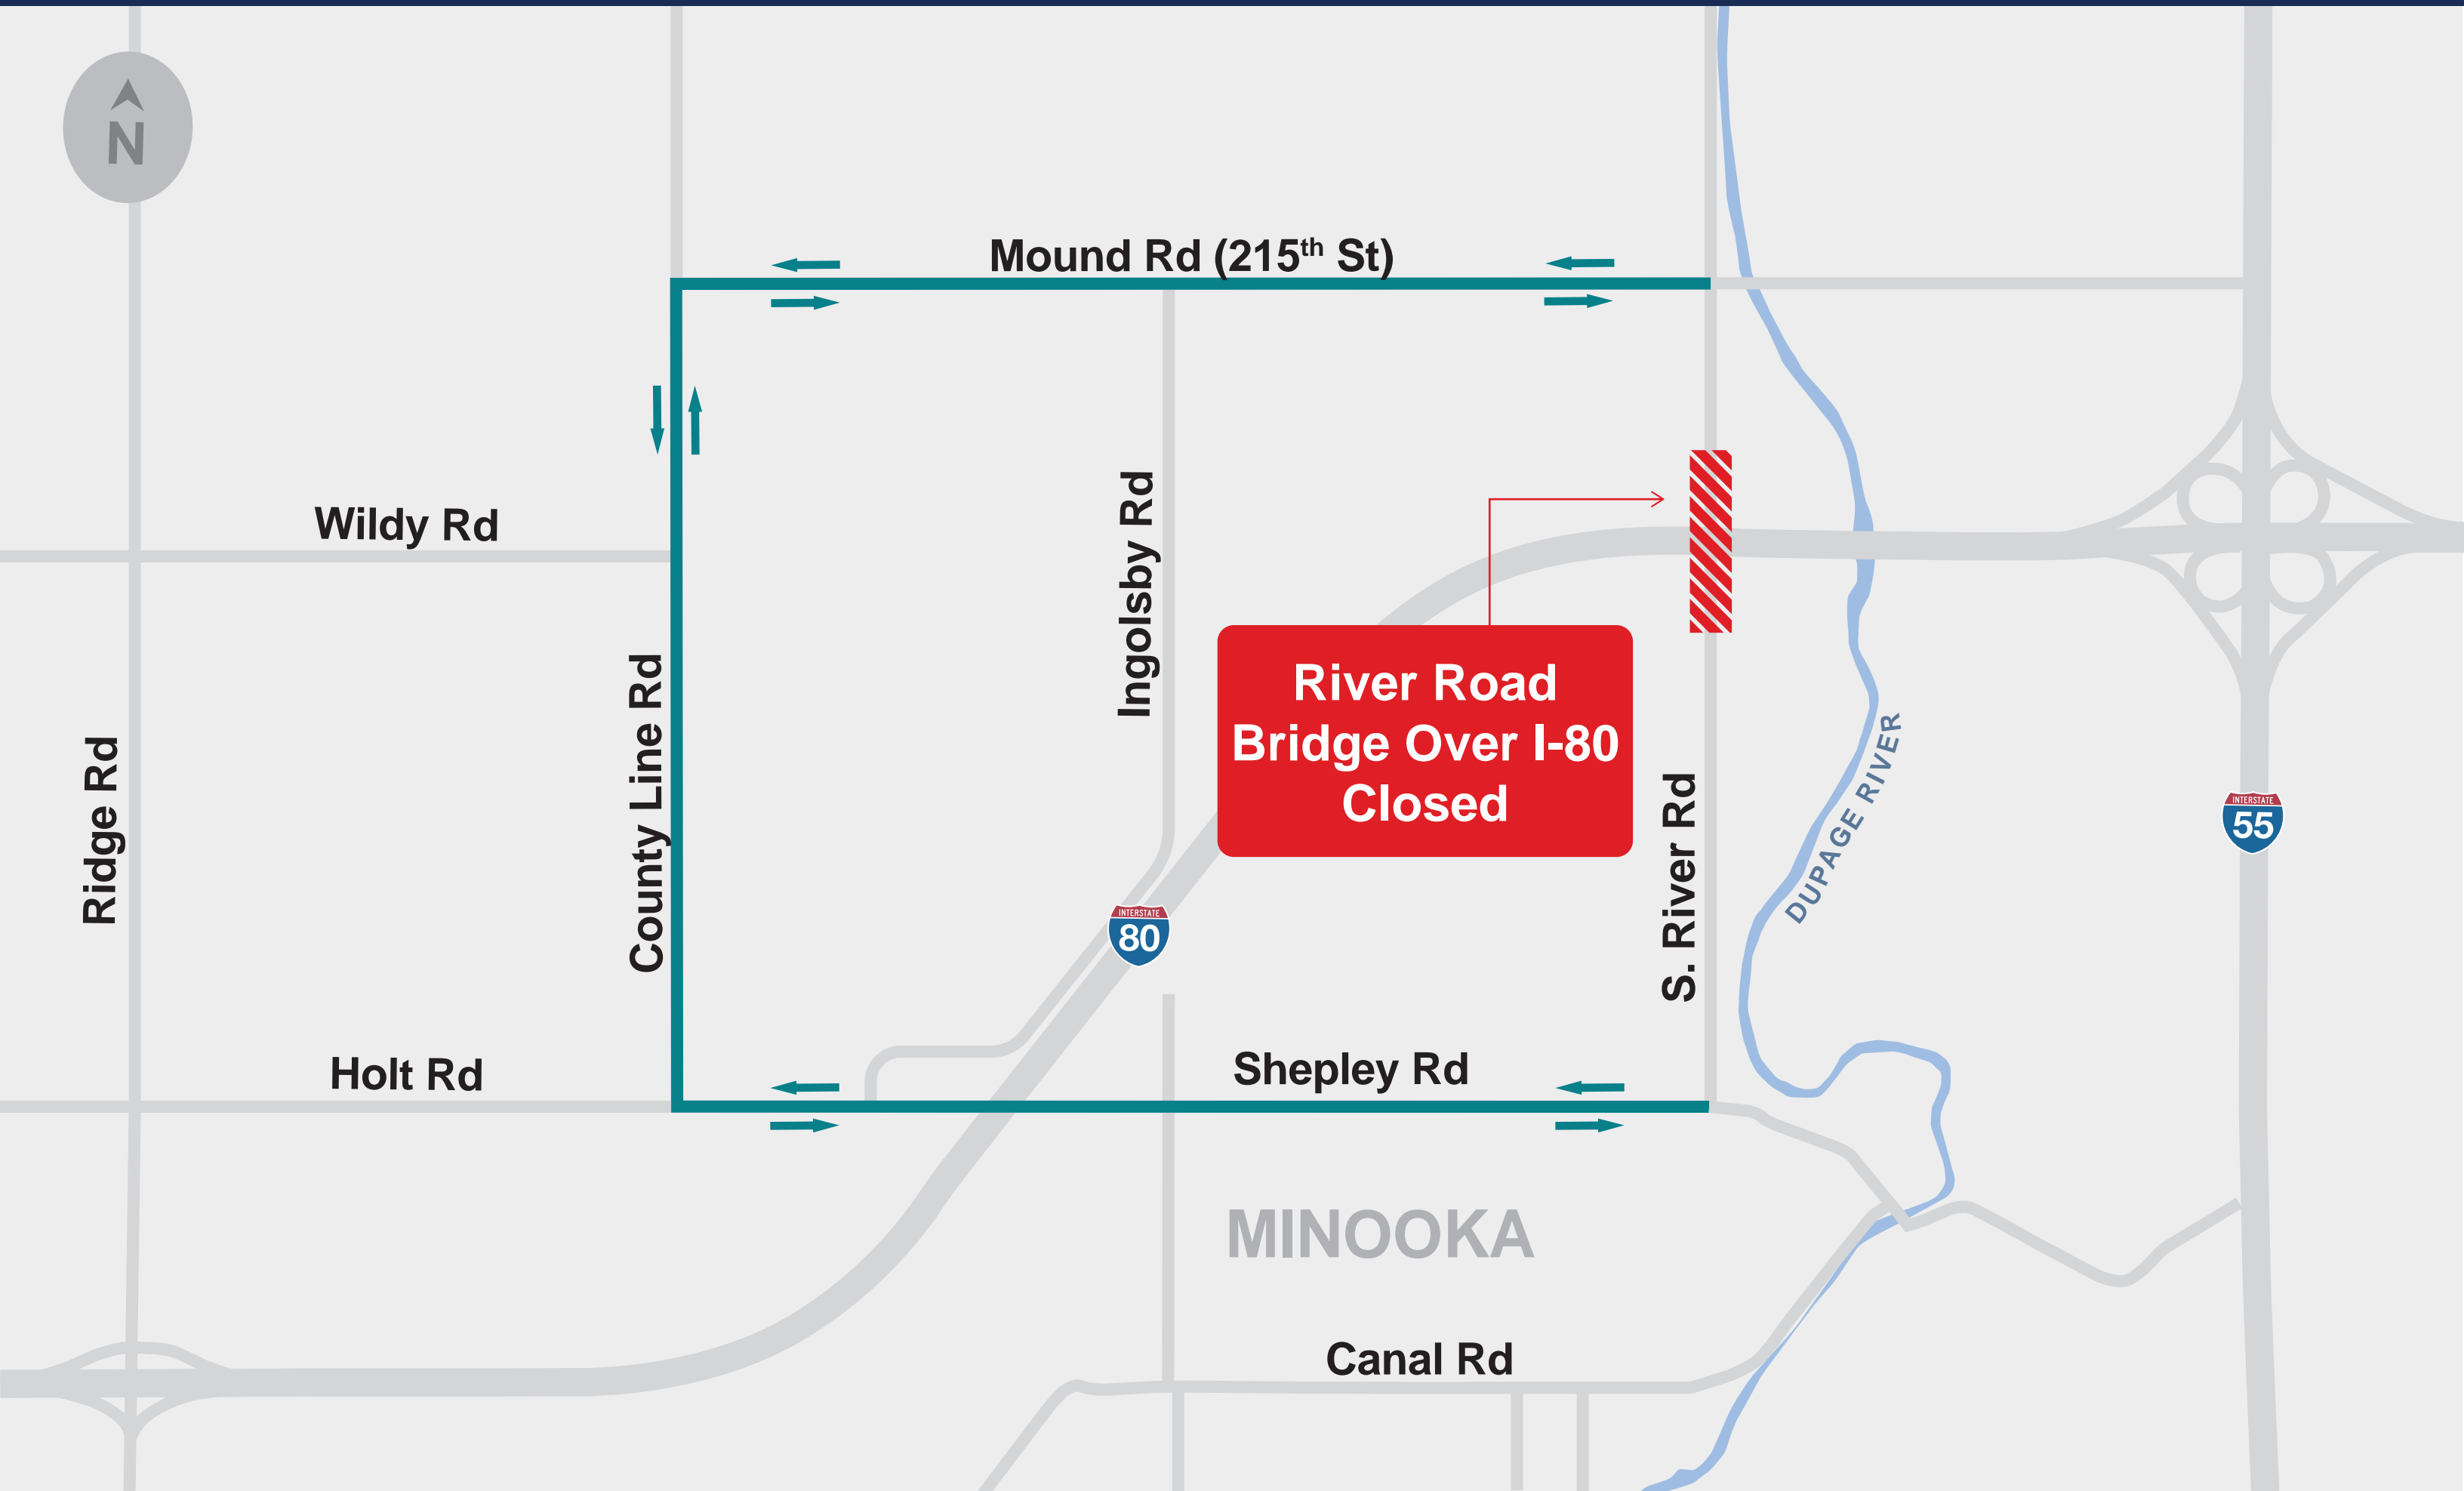

River Road Bridge Over I-80 Detour – December 2023 - Fall 2024

Mound Rd (215th St)

Wildy Rd

County Line Rd

Ingolsby Rd

**River Road
Bridge Over I-80
Closed**

S. River Rd

DUPAGE RIVER

Holt Rd

Shepley Rd

MINOOKA

Canal Rd