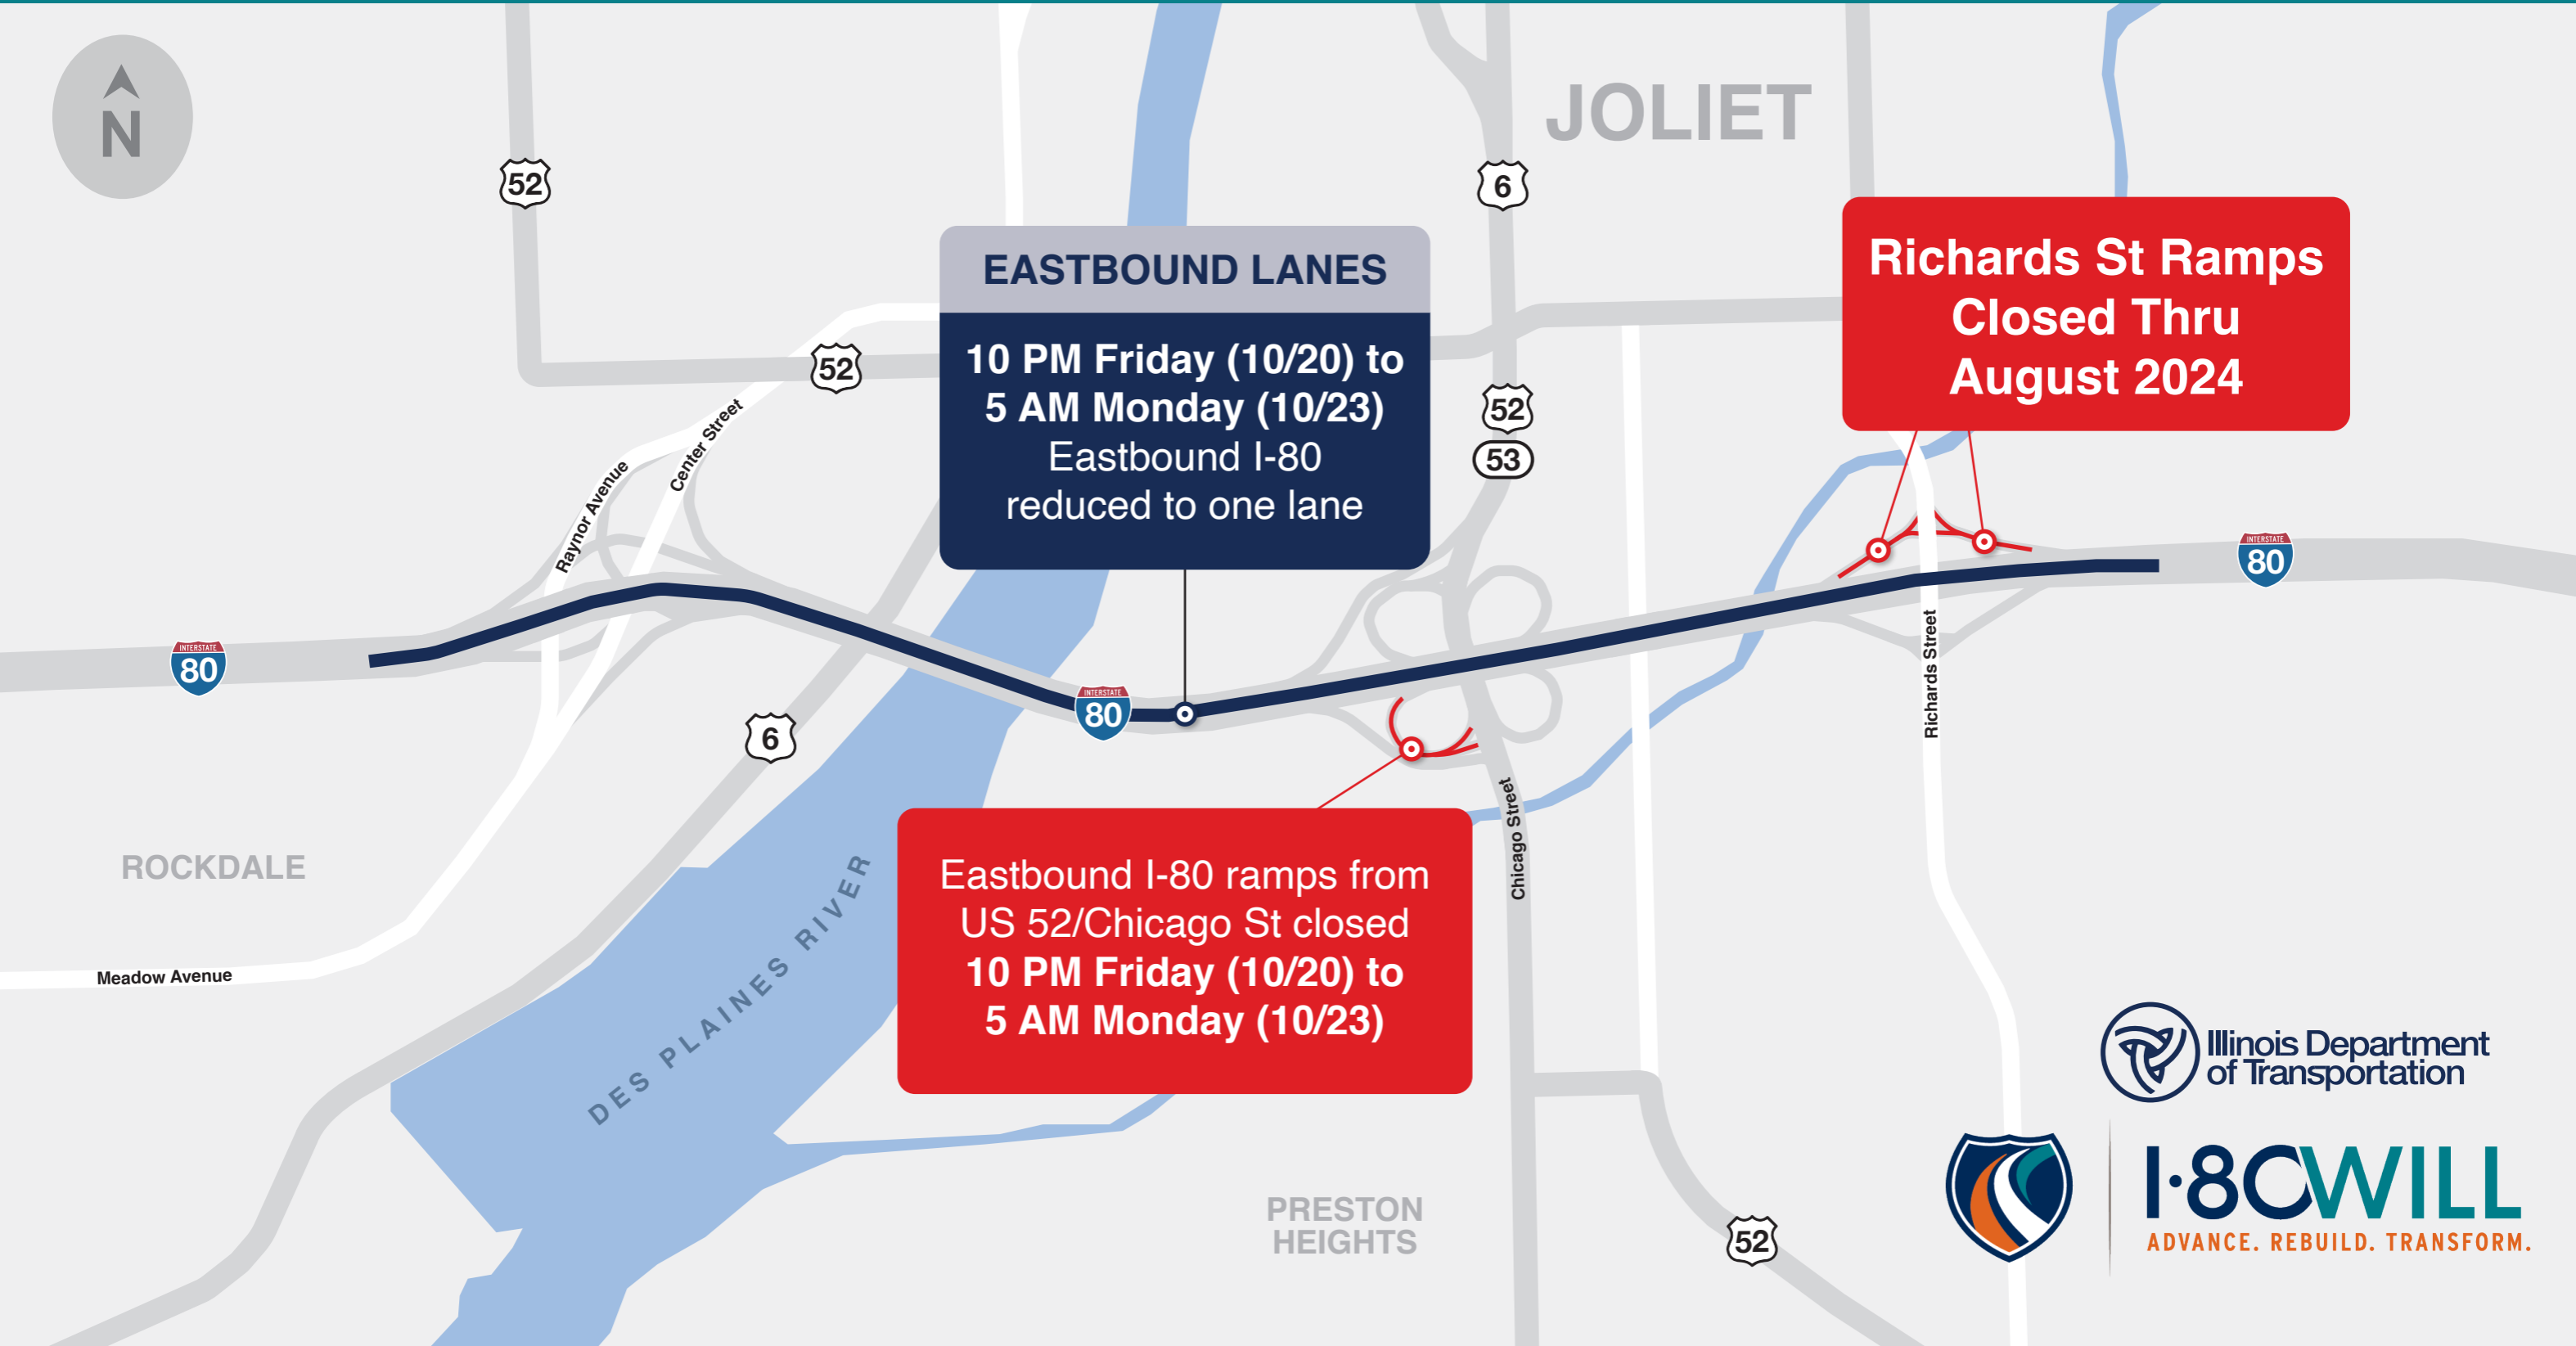

# Eastbound I-80 Lane Closure in Joliet - October 20-23

**EASTBOUND LANES**  
10 PM Friday (10/20) to  
5 AM Monday (10/23)  
Eastbound I-80  
reduced to one lane

**Richards St Ramps  
Closed Thru  
August 2024**

**Eastbound I-80 ramps from  
US 52/Chicago St closed  
10 PM Friday (10/20) to  
5 AM Monday (10/23)**

**I-80CWILL**  
ADVANCE. REBUILD. TRANSFORM.